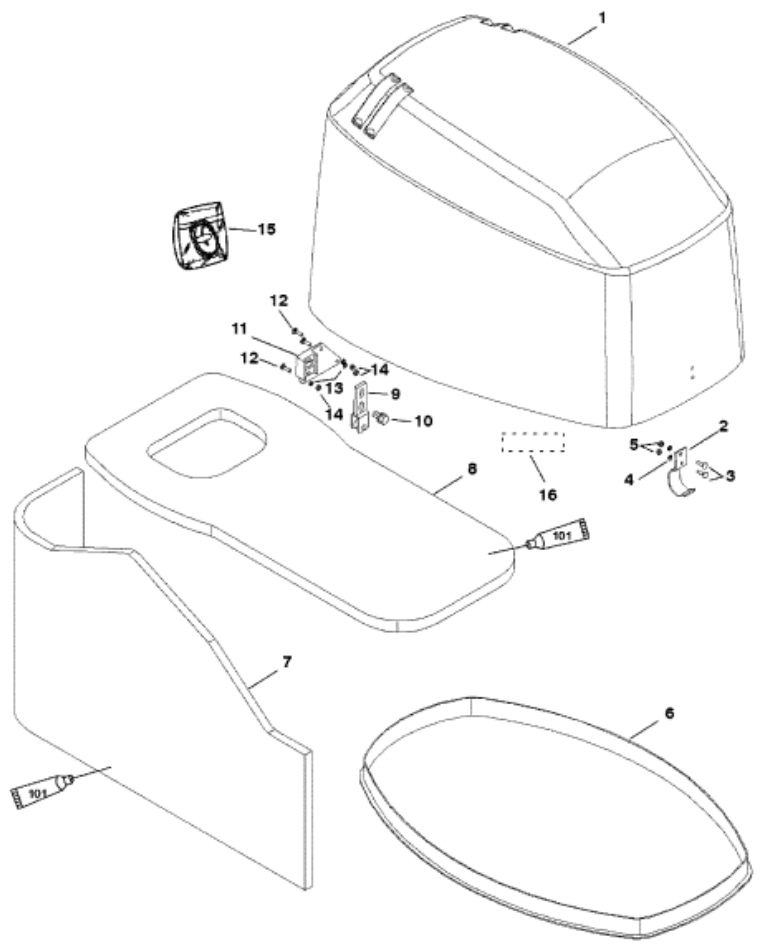

Parts List

101 Hot Glue (Purchase Locally)

Ref	Class	Part	Description	Qty	Comment	Footnote
1	4019	825239A 3	TOP COWL	1	(BLACK)	
1	4019	825239A 4	TOP COWL	1	(SILVER)	
2		826291F 1	LATCH	1	(BLACK)	
2		826291F 2	LATCH	1	(SILVER)	
3	10	823187 1	SCREW (M4 X 14.5)	2		
4	13	26995	LOCKWASHER	2		
5	11	823751 5	NUT	2		
6		825566 2	SEAL	1		
7		825243A 1	SOUND BLANKET KIT	1		
8		NSS	SOUND BLANKET	1		7
9		18173	BRACKET	1		
10	10	824832 4	SCREW	2		
11		822426 1	BRACKET	1		
12	10	823187 1	SCREW (M4 X 14.5)	3		
13	13	26995	LOCKWASHER	3		
14	11	823751 5	NUT	3		
15		47341A 1	STARTER ROPE	1		
16	37	855577 39	DECAL-EPA INFO	1	(1998)	